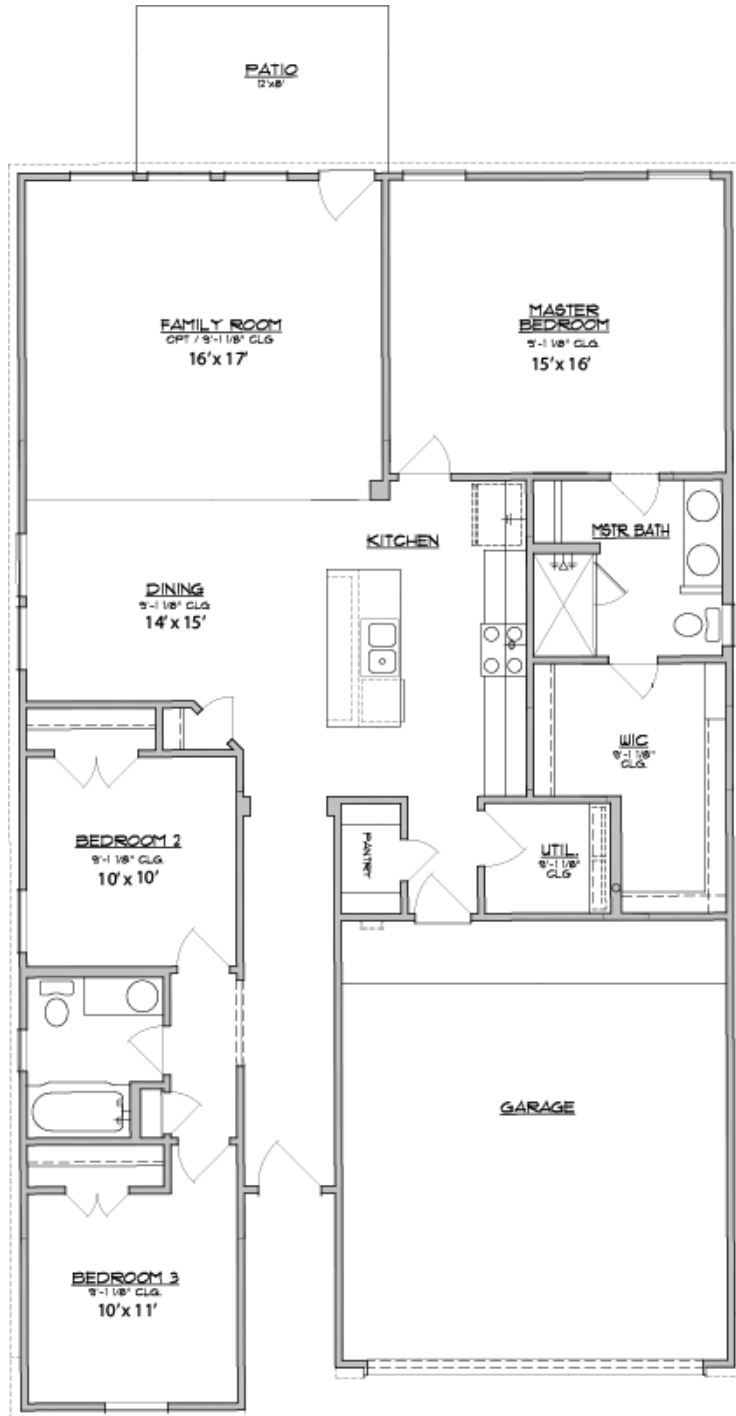

THE REGENT • 1,528 Sq. Ft.

- 3 Bedroom, 2 Baths
- Open Dining and Family Room
- Master Bedroom with Large Walk-In Closet
- Rear Patio

OPT'L MASTER BATH

OPT'L MASTER BEDROOM BAY

Approved by: 02/14/2024

All square footage is approximate. Anglia Homes reserves the right to change specifications and designs without notice.

THE REGENT • 1,528 Sq. Ft.

ELEVATION A

ELEVATION B

All elevations and floor plan renderings may vary due to community specific Deed Restrictions, Building Code Requirements or Subdivision Builder Requirements as listed on Design Feature Sheet.