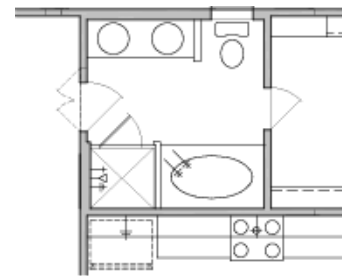

THE REGENT • 1,528 Sq. Ft.

- 3 Bedroom, 2 Baths
- Open Dining and Family Room
- Master Bedroom with Large Walk-In Closet
- Rear Patio

OPT'L MASTER BATH

OPT'L MASTER BEDROOM BAY

Approved by: 02/14/2024

All square footage is approximate. Anglia Homes reserves the right to change specifications and designs without notice.

THE REGENT • 1,528 Sq. Ft.

ELEVATION A

ELEVATION B

All elevations and floor plan renderings may vary due to community specific Deed Restrictions, Building Code Requirements or Subdivision Builder Requirements as listed on Design Feature Sheet.